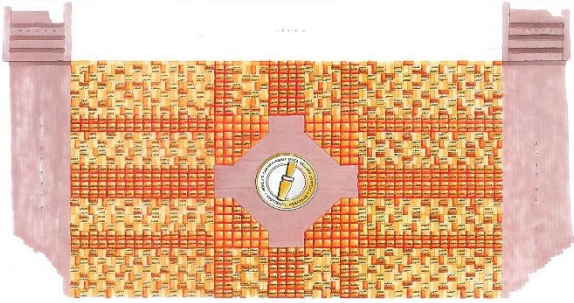

## World's Championship Duck Calling Contest Legacy Brick Walk

Bricks can be purchased to recognize anything. Former World Champions in all divisions, Volunteers, World Qualifiers, Queen Mallards, citizens, businesses, etc.

Brick Walk is located in front of the Stuttgart Stage

### Brick Costs & Options

- 4" X 8" Brick Paver (3 lines of 20 characters INCLUDING spaces) without clipart \$75.00
- 4" X 8" Brick Paver (3 lines of 15 characters INCLUDING spaces) with clipart \$100.00
- 8" X 8" Brick Paver (6 lines of 20 characters INCLUDING spaces) without clipart \$150.00
- 8" X 8" Brick Paver ((3 lines of 20 characters INCLUDING spaces) with clipart \$175.00